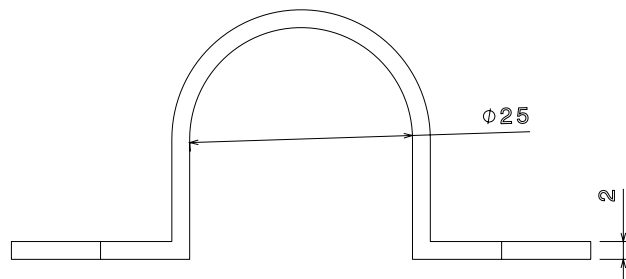

PRODUCT CODE: PPS25B
PVC PLAIN SADDLE

DESCRIPTION

25mm PVC Plain Saddle

FINISH

Black

MATERIAL

PVC

PACKAGING

Packed in qty 100

ADDITIONAL NOTES

Manufactured to BS4607 part 1

Isometric view

Side view

Top view

Front view