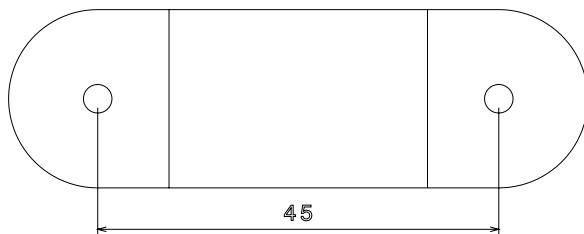

PRODUCT CODE: PPS25B
PVC PLAIN SADDLE

DESCRIPTION

25mm PVC Plain Saddle

FINISH

Black

MATERIAL

PVC

PACKAGING

Packed in qty 100

ADDITIONAL NOTES

Manufactured to BS4607 part 1

Isometric view

Side view

Top view

Front view